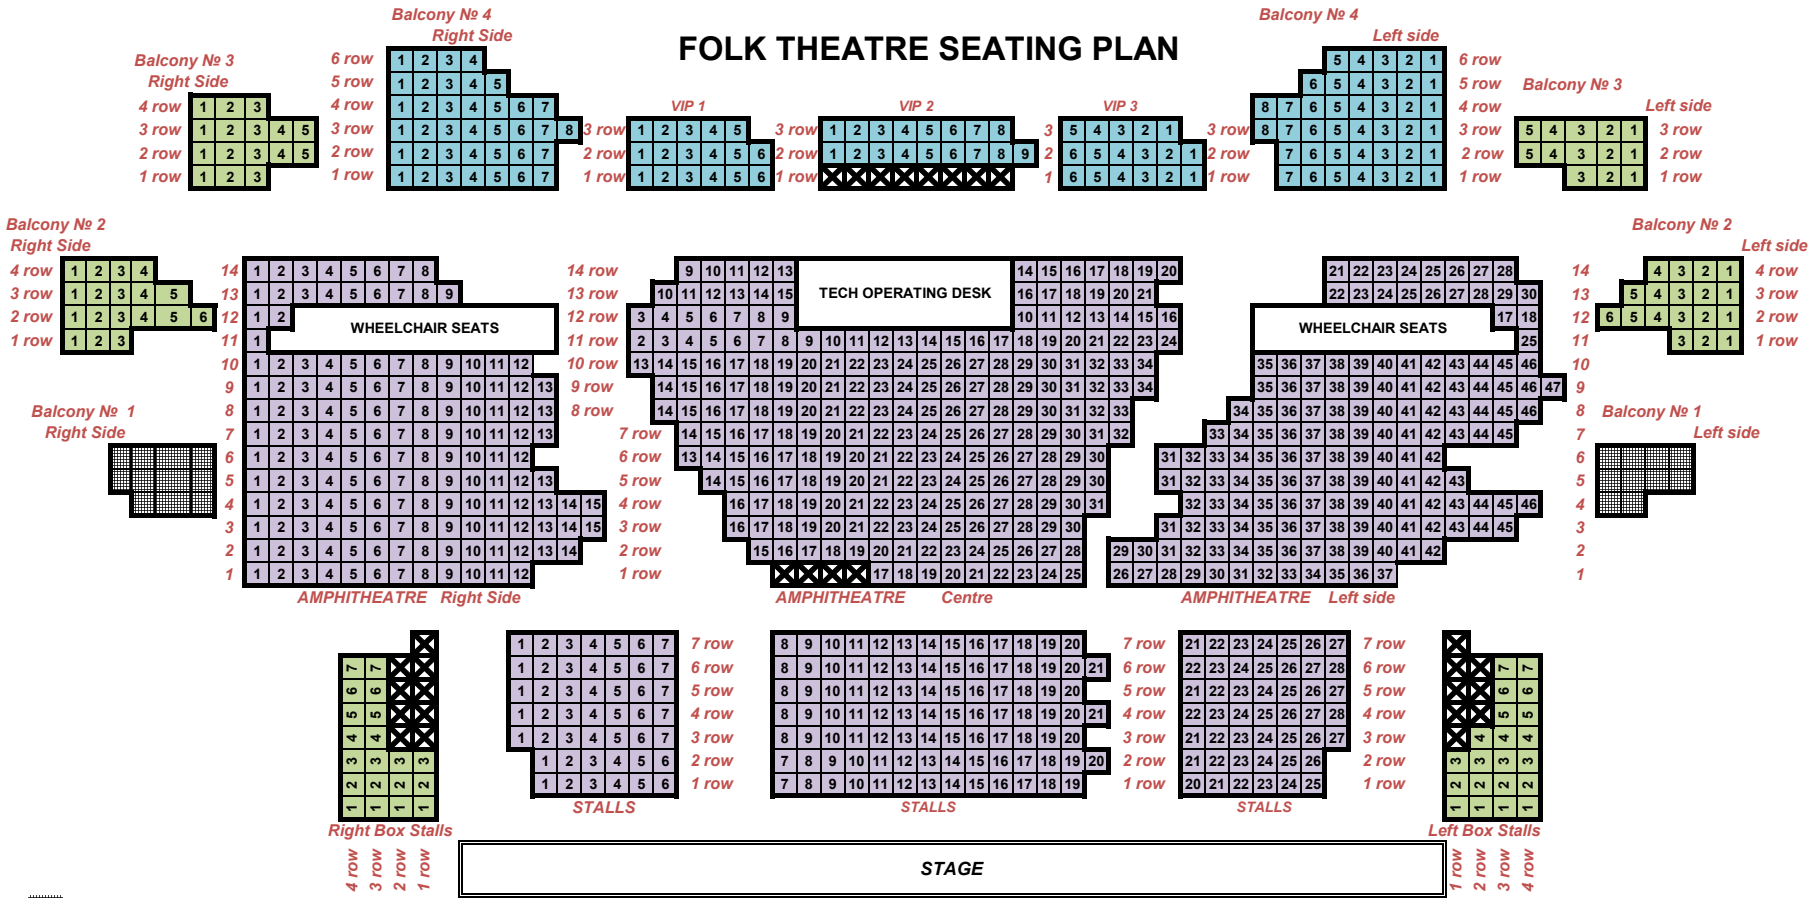

FOLK THEATRE SEATING PLAN

not for use

2000 rubles

2500 rubles

3000 rubles

not available for booking